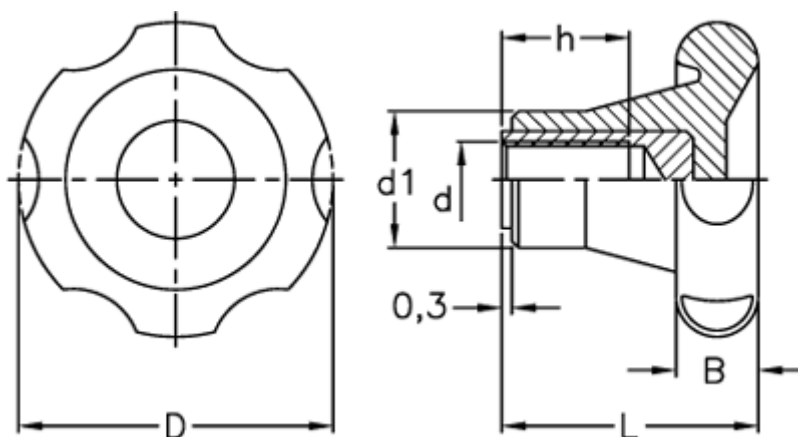

Data Sheet

Article number: 2302075021

Description: E+G Lobe knob
VL.155/50 B-M8

Measures

B	=	13
D	=	51
d1	=	23
d 6H	=	M8
h	=	13
L	=	34